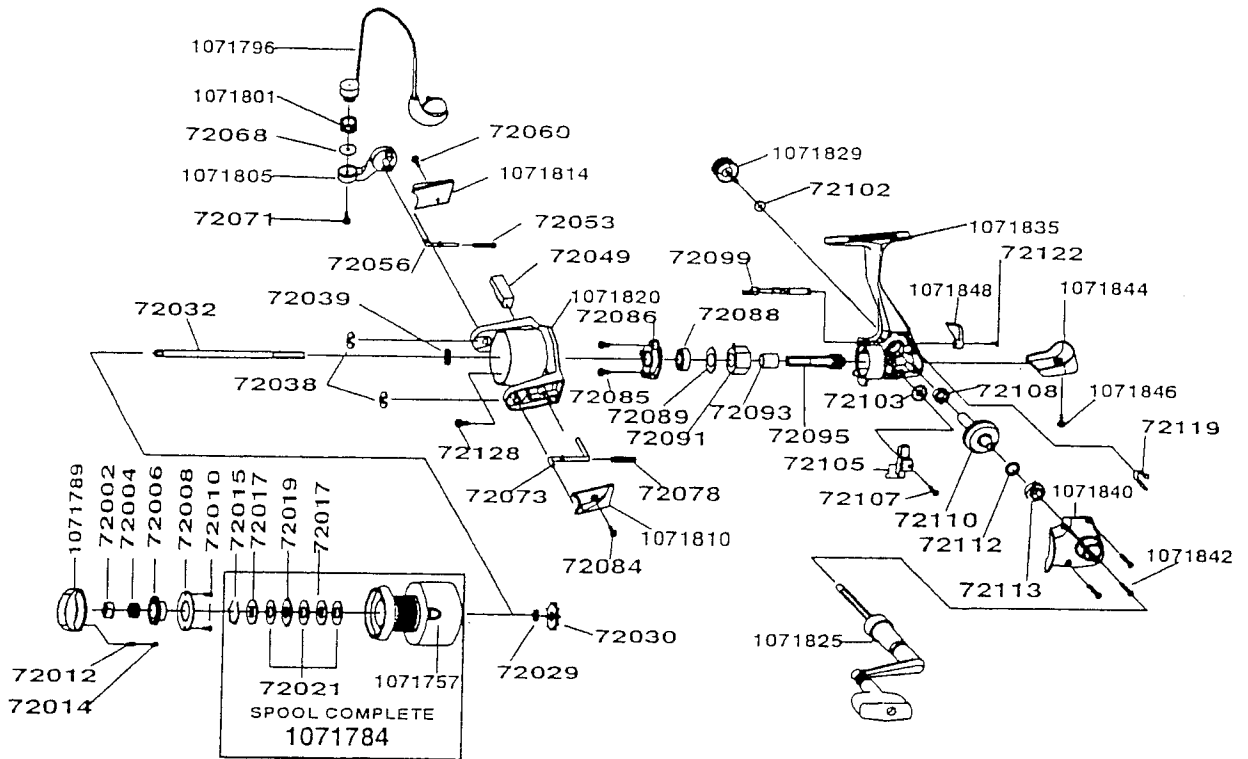

DIAGRAM

Please specify reel model and part number when ordering parts.

ENDEUR EN1F

PART#	PARTS NAME	PART#	PARTS NAME	PART#	PARTS NAME
1071789	Drag Knob	72056	Bail S/P Shaft	72099	Tail Shaft
72002	Drag Nut	1071814	Bail S/P Cover	1071829	Handle Cap Screw
72004	Drag Spring	72060	Bail S/P Cover S/C	72102	Screw Cap W/S
72006	Drag Knob Under Cap	1071796	Bail Ass'y	72103	O/S Gear
72008	Under Cap Retainer	1071801	Line Roller	72105	O/S Slider
72010	Under Cap Retainer S/C	72068	Bail W/S	72107	O/S Slider S/C
72012	Drag Click Spring	1071805	Arm Lever	72108	Body Bush
72014	Drag Clicker	72071	Bail Screw	72110	Drive Gear
72015	Spool Ring	72072	Kick Lever	72112	Drive Gear ADJ W/S
72017	Drag "D" Washer	72078	Kick Lever S/P	72113	Ball Bearing
72019	Drag "A" Washer	1071810	Kick Lever Cover	1071840	Body Cover
72021	Drag "B" Washer	72084	Cover S/C	1071842	Body Cover S/C
1071757	Spool Unit	72085	Bearing Plate S/C	72119	S/Lever S/P
72029	Click Washer	72086	Bearing Plate	1071848	IAR Lever
72030	Click Gear	72088	Ball Bearing	72122	Stopper Lever S/C
72032	Main Shaft	72089	Bearing W/S	1071844	Body Cap
72038	E - Clip	72091	O/Way Clutch B/B	1071846	Body Cap S/C
72039	Rotor "D" Washer	72093	Clutch Bush	1071825	Handle Ass'y
1071820	Rotor	72095	Pinion Gear	72128	Rotor Nut Lock S/C
72049	Balance Weight	1071835	Body		